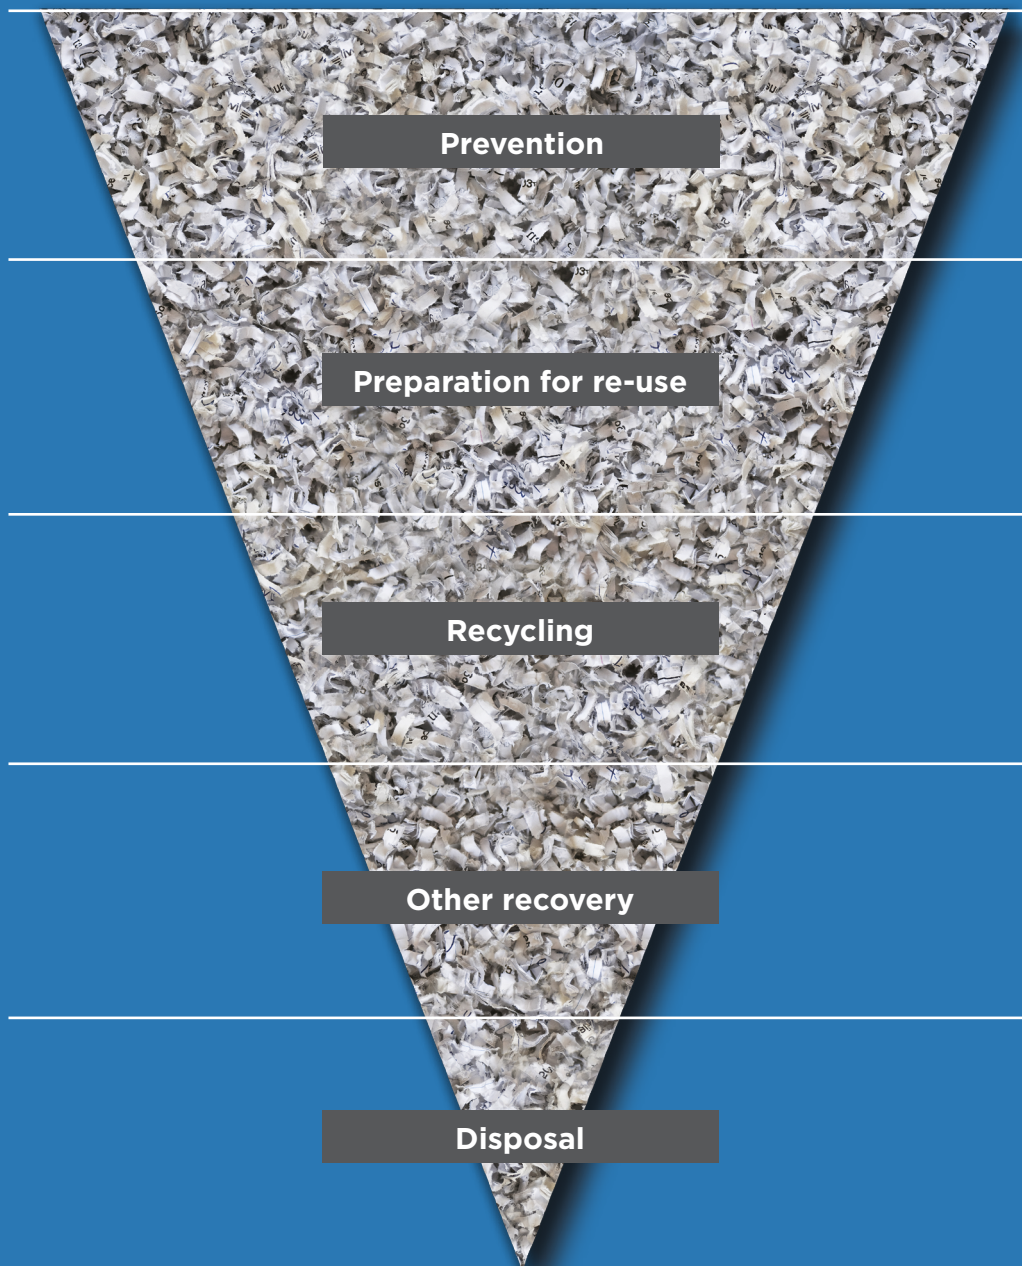

The Shredding Alliance. A vital ally in the waste hierarchy.

We service 7500 customers through 20 regional depots shredding and recycling over 40,000 tonnes of paper annually. Why not join them and let us do more together?